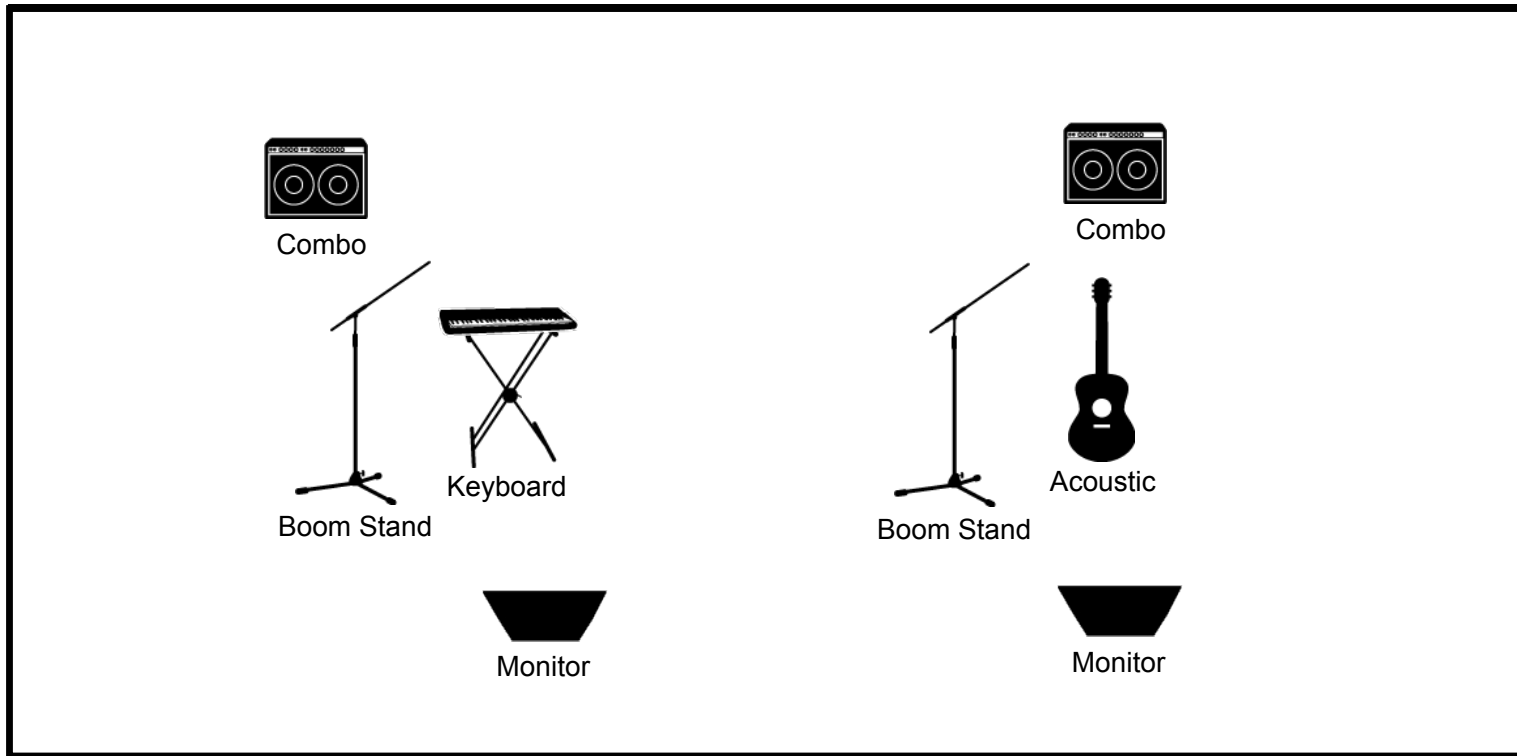

Reilly Scott Stage Plot

Reilly uses:

Acoustic guitar

Roland electric keyboard

Venue to provide:

2 Boom mic stands/mics (for vocals while playing acoustic guitar and piano)

DI for acoustic guitar and electric keyboard